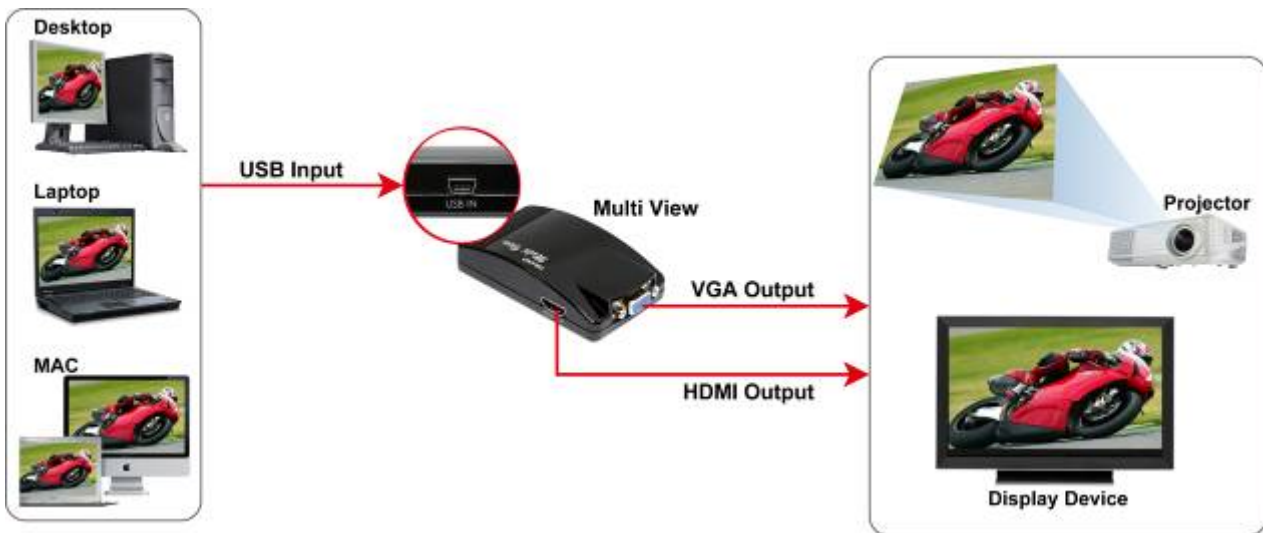

GRANDTEC ELECTRONIC CORP.

8F, NO.268, LIAN CHENG RD., CHUNG HO CITY, TAIPEI HSIEN 235, TAIWAN, R.O.C.

Tel: +886-2-8227 3588

Fax: +886-2-8227 3589 / 8227 3599

E-Mail: grand@grand.com.tw

Web Site: www.grand.com.tw

3. System Requirements

- Operating System:
  - Microsoft Windows 7 (32bit & 64bit), Vista (32bit & 64bit) and XP (32bit).
  - Mac OS X Tiger 10.4.11/ Mac OS X Leopard 10.5.5 or above
- Processor: Intel Pentium Dual Core 1.8 GHz or above
- 1GB RAM or above
- Available USB 2.0 port
- 30Mb of available disk space

NOTE: When connecting more Multi View to a computer, a system with higher CPU performance is recommend.

4. CONNECTION