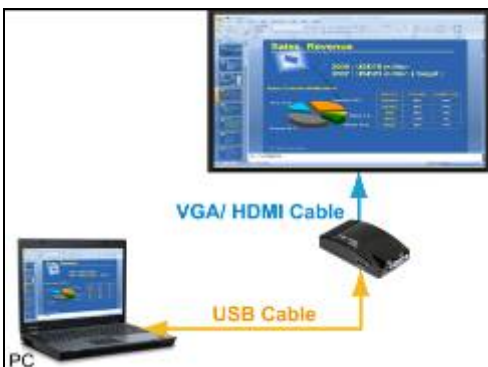

Make a Presentation