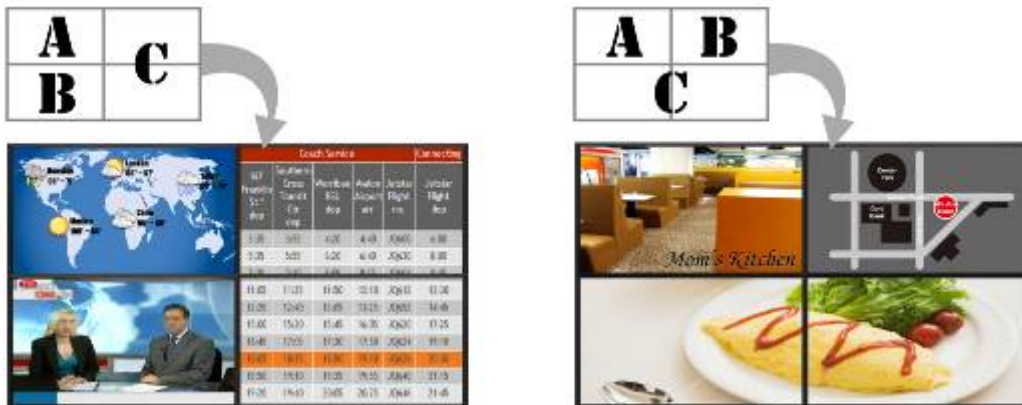

- **Distinct Mode + Extended Mode**