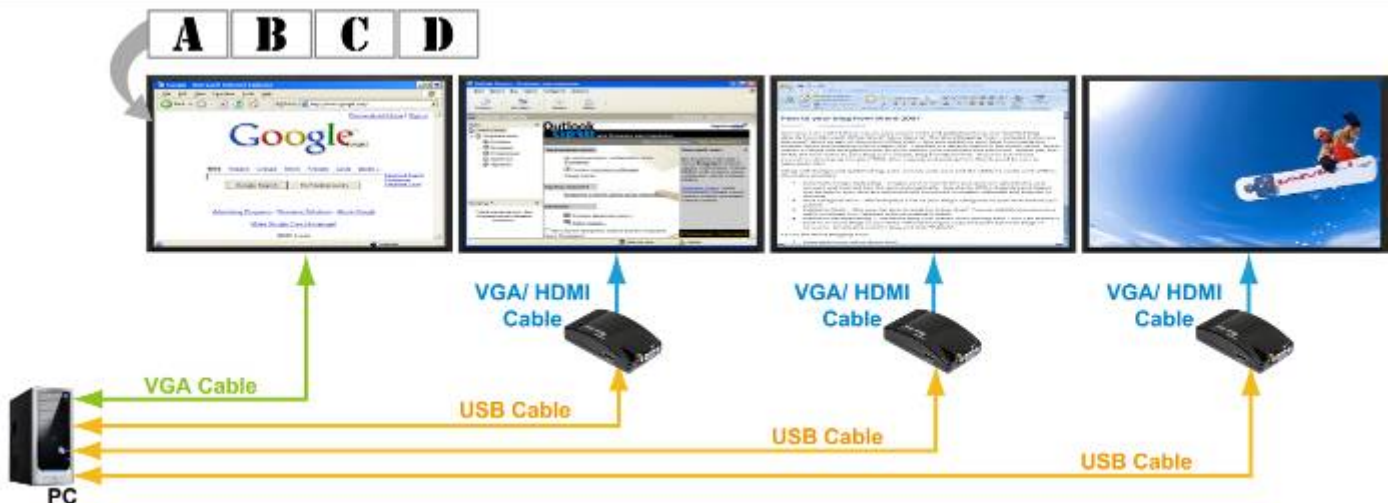

2. FEATURE

- Compatible with **Windows 7 (32bit & 64bit), Vista (32bit & 64bit) and XP (32bit).**
- **Completely new architecture to support Vista Aero (32bit).**
- Compatible with **Mac OS X Tiger 10.4.11/ Mac OS X Leopard 10.5.5** or above.
- Easily connect monitors to one PC through USB 2.0.
 - Windows OS: Up to 6 monitors.
 - Mac OS: Up to 4 monitors.
- Supports VGA and HDMI outputs simultaneously.
- Supports resolution up to 1600 x 1200 or 1680 x 1050 (32 bit True Color)
- No external power supply needed (power is supplied from the PC through USB connection).
- Dimensions: 100(L) x 55(W) x 33(H) mm.
- Bundled Software:
 - Supports Distinct, Extended and Mirror Modes
 - Supports screen resolution and color quality adjustment in extended mode.
 - Allows you to rotate the screen on the add-on monitor by 90, 180 or 270 degrees
 - Supports online update automatically.
 - The software has been awarded Microsoft Windows Certification (Windows 7/ Vista/ XP).

NOTE: When connecting more Multi View to a computer, a system with higher CPU performance is recommend.**4. CONNECTION****5. APPLICATION**

- **Distinct Mode:** Play different contents on screens.
You can view numerous programs (surf website, send email, word processing and enjoy videos) simultaneously, and you can select one of the display devices for sound output.