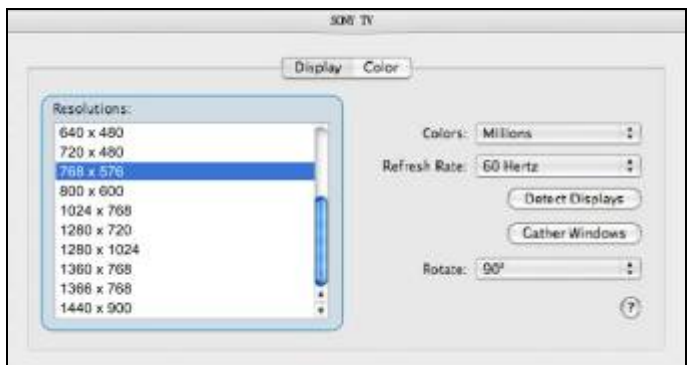

GRANDTEC ELECTRONIC CORP.

8F, NO.268, LIAN CHENG RD., CHUNG HO CITY, TAIPEI HSIEN 235, TAIWAN, R.O.C.

Tel: +886-2-8227 3588

Fax: +886-2-8227 3589 / 8227 3599

E-Mail: grand@grand.com.tw

Web Site: www.grand.com.tw

2. FEATURE

- Compatible with **Windows 7 (32bit & 64bit), Vista (32bit & 64bit) and XP (32bit).**
- **Completely new architecture to support Vista Aero (32bit).**
- Compatible with **Mac OS X Tiger 10.4.11/ Mac OS X Leopard 10.5.5** or above.
- Easily connect monitors to one PC through USB 2.0.
  - Windows OS: Up to 6 monitors.
  - Mac OS: Up to 4 monitors.
- Supports VGA and HDMI outputs simultaneously.
- Supports resolution up to 1600 x 1200 or 1680 x 1050 (32 bit True Color)
- No external power supply needed (power is supplied from the PC through USB connection).
- Dimensions: 100(L) x 55(W) x 33(H) mm.
- Bundled Software:
  - Supports Distinct, Extended and Mirror Modes
  - Supports screen resolution and color quality adjustment in extended mode.
  - Allows you to rotate the screen on the add-on monitor by 90, 180 or 270 degrees
  - Supports online update automatically.
  - The software has been awarded Microsoft Windows Certification (Windows 7/ Vista/ XP).

MAC OS