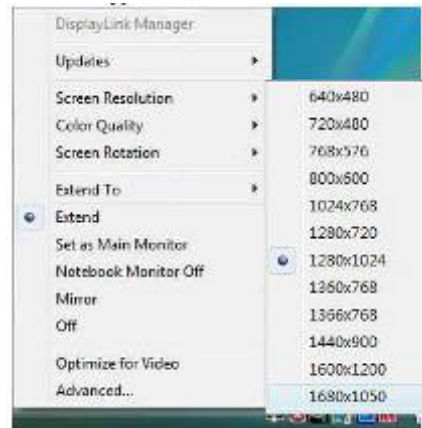

Windows Vista