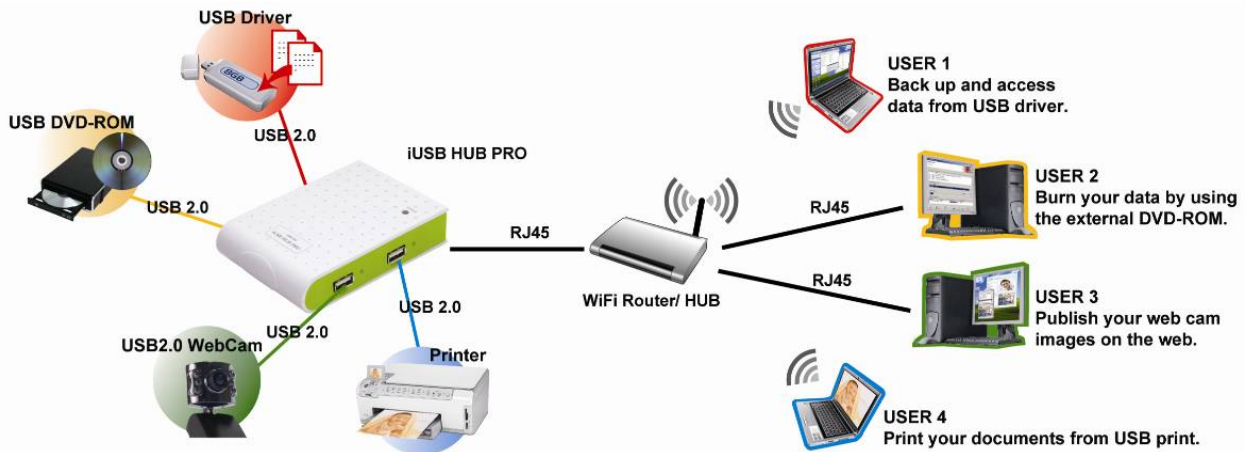

The **Grand iUSB HUB PRO** is a network-enabled USB hub (supports **1000Base-T** Gigabit Ethernet) that allows you to share up to 4 USB devices such as USB pen driver, printer or scanner on your network, and all the users on the network can access the USB devices without cable clutter around your computer. Besides, easily connect the USB printer to the **Grand iUSB HUB PRO**, and the printer can be a printer server.

The **Grand iUSB HUB PRO** can network your USB device to enhance economic efficiency. It is ideal for home office, small office or classroom use.

2. FEATURE

- Shares up to 4 USB devices through existing office or home networking.
NOTE: Each USB device limits one person to connect.
- Supports 4 USB 2.0 ports.
- Supports 1000Base-T/ 100Base-TX/ 10Base-T RJ45 Ethernet.
- Compatible with Windows 7, Vista and XP (32 & 64 bit).
- Bundled Management Software
 - Centralized remote USB server management and status monitoring.
 - Centralized remote printer management and status monitoring.
 - Multi-Languages: English/ French/ German/ Italian/ Japanese/ Polish/ Portuguese/ Russian/ Spanish/ Simplified Chinese/ Traditional Chinese.
 - The software has been awarded Microsoft Windows Certification (Windows 7/ Vista/ XP).
- Supports Web-Based UI display information (Multi-Languages: English/ Italian/ Japanese/ Portuguese/ Traditional Chinese).
- Power Adapter DC 5V/2A (-) ← (•→) (+).
NOTE: The combined current consumption of the USB devices attached cannot exceed 1.4A.
- Dimensions: 116.5 (L) x 82(W) x 20(H) mm.

3. APPLICATION

- **Connect to USB Hard Driver/ USB Pen Driver**
Back up and access data from networked storage device.
- **Connect to USB DVD-ROM**
Burn your data by using the external DVD-ROM.
- **Connect to USB 2.0 WebCam**
Publish your web cam images on the web.
- **Connect to USB Printer**
Print your documents from USB printer.