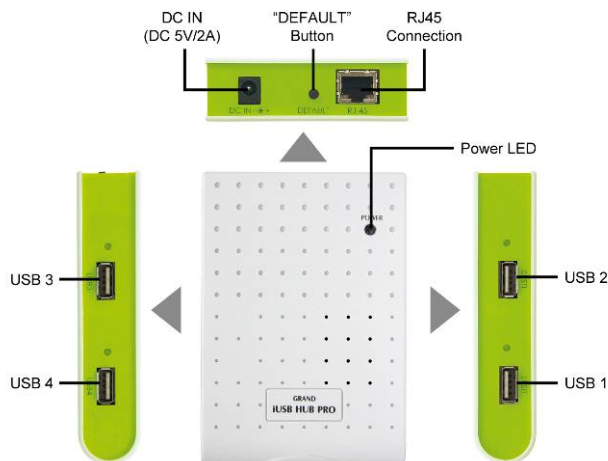

5. PACKAGE CONTENTS

- iUSB HUB PRO
- RJ-45 Cable
- Power Adapter (DC 5V/ 2A)
- Driver CD