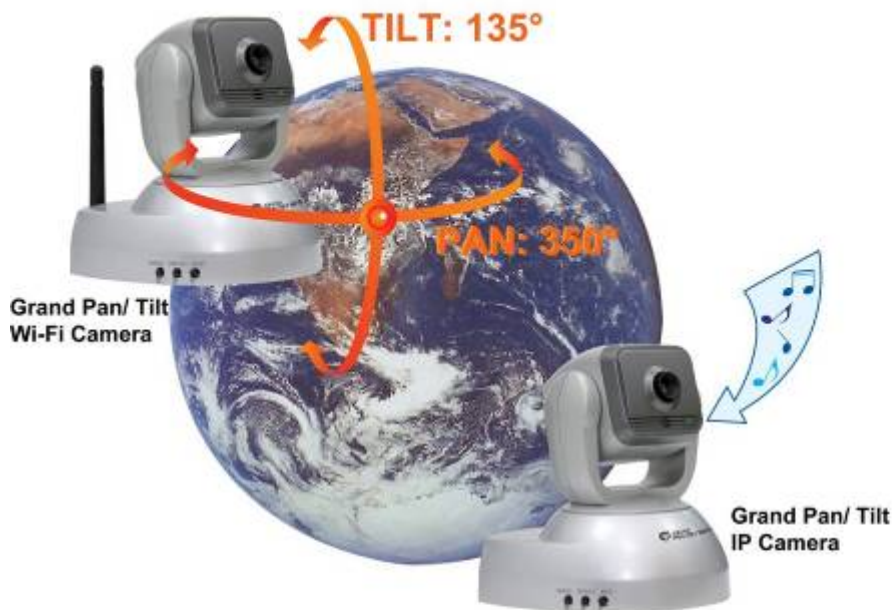

# GRAND PAN/ TILT IP CAMERA GRAND PAN/ TILT Wi-Fi CAMERA

iPhone Web Browser Support/ Pan &amp; Tilt Adjustable/ Video &amp; Audio Transmission/ Bundle DivX Codec

## Remotely View & Listen

Use the mounting bracket to invert on the ceiling.

## 1. Introduction

The Grand Pan/ Tilt IP and Wi-Fi Cameras are full-featured network cameras. It features pan, tilt, digital zoom and built-in microphone, giving you greater remote viewing options.

You can use internet explorer (iPhone web browser support) to remotely view and listen in your property or your children when away from home. By using your internet explorer, you can even control the cameras to pan (350°) and tilt (135°) and modify its digital zoom (15level) to bring the object into close view.

## 2. Products Features

- 1/4" Low Lux CMOS VGA Sensor (Omni Vision).
- Supports Pan/ Tilt Function:
  - Pan Degree: 350° (+175° to -175°)
  - Tilt Degree: 135° (+90° to -45°)
- Built-in microphone for listening remotely.
- High Resolution Image Processor (640 x 480 · 320 x 240 · 176 x 144).
- Supports up to 30 frames per second in QCIF or QVGA mode.
- The provided **IP Cam Finder** tool allows you to quickly search for and set up cameras located in the local area network (supports Windows 7/ Vista/ XP 32bit).
- Supports IP Address Hidden Function.
- Supports Motion detected Mail Function
- Supports 15 level digital zoom in function.
- Supports iPhone Web Browser (supports remote view, pan, tilt, snapshot and setting function).
- Supports IE recording function (AVI format).
- Compatible with Windows 7/ Vista/ XP and Linux OS (32bit).