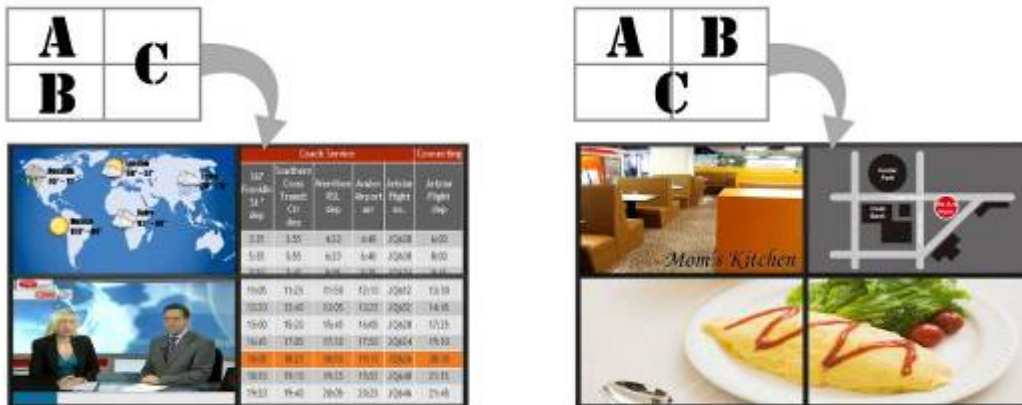

- **Distinct Mode + Extended Mode**