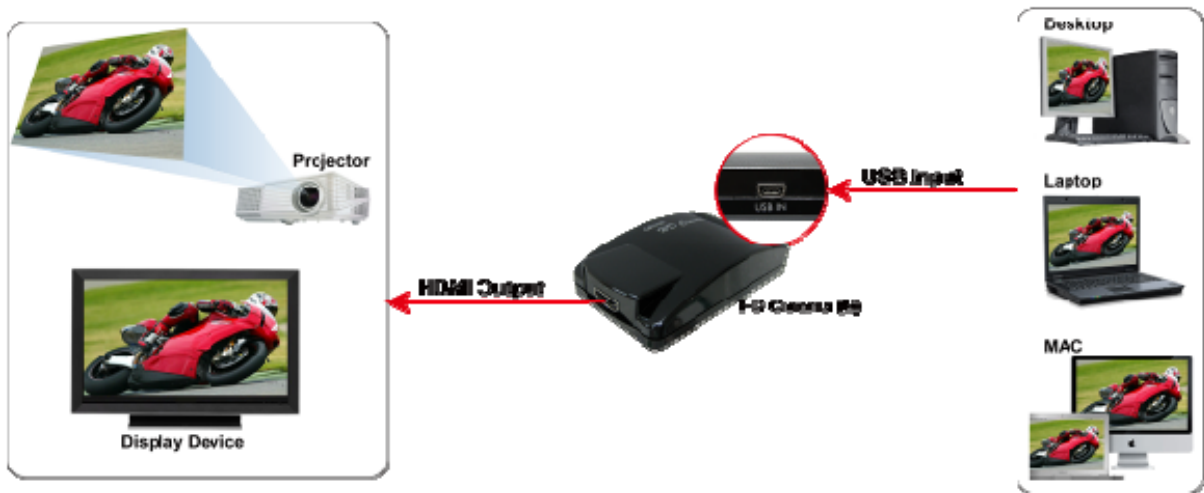

The Grand HD Cinema brings much convenience by allowing customers to play media files stored in PC on big screen by converting USB input into HDMI. Simply connect the USB interface of PC to the converter using the included USB cable, and connect it to your home theatre system with a HDMI cable, then you can enjoy the high quality pictures (resolution up to 720p) and sound on your big screen.

NOTE: When connecting more HD Cinema to a computer, a system with higher CPU performance is recommend.

4. CONNECTION

5. APPLICATION

- **Distinct Mode:** Play different contents on screens.
You can view numerous programs (surf website, send email, word processing and enjoy videos) simultaneously, and you can select one of the display devices for sound output.