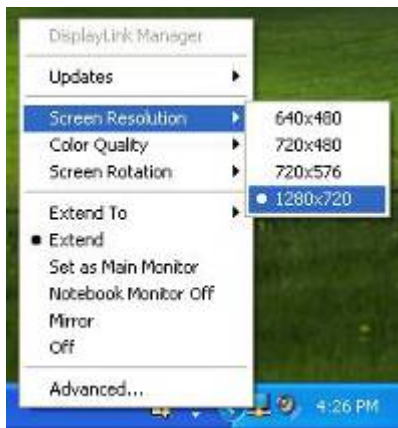

GRANDTEC ELECTRONIC CORP.

8F, NO.268, LIAN CHENG RD., CHUNG HO CITY, TAIPEI HSIEN 235, TAIWAN, R.O.C.

Tel: +886-2-8227 3588

Fax: +886-2-8227 3589 / 8227 3599

E-Mail: grand@grand.com.tw

Web Site: www.grand.com.tw

2. FEATURE

- Compatible with **Windows 7 (32bit & 64bit), Vista (32bit & 64bit) and XP (32bit).**
- **Completely new architecture to support Vista Aero (32bit).**
- Compatible with **Mac OS X Tiger 10.4.11/ Mac OS X Leopard 10.5.5** or above.
- Easily connect monitors to one PC through USB 2.0.
  - Windows OS: Up to 6 monitors.
  - Mac OS: Up to 4 monitors.
- Supports both video and audio signals (if you use multiple Grand HD Cinema, you can only select one of the display devices for sound output).
- Supports HDMI resolution up to 720p
- No external power supply needed (power is supplied from the PC through USB connection).
- Dimensions: 100(L) x 55(W) x 33(H) mm.
- Bundled Software:
  - Supports Distinct, Extended and Mirror Modes
  - Supports screen resolution and color quality adjustment in extended mode.
  - Allows you to rotate the screen on the add-on monitor by 90, 180 or 270 degrees
  - Supports online update automatically.
  - The software has been awarded Microsoft Windows Certification (Windows 7/ Vista/ XP).
  - **Sound Effects** like 10-band Equalizer and 27 environment effects can enrich user's audio experience and enjoyment.

Windows XP