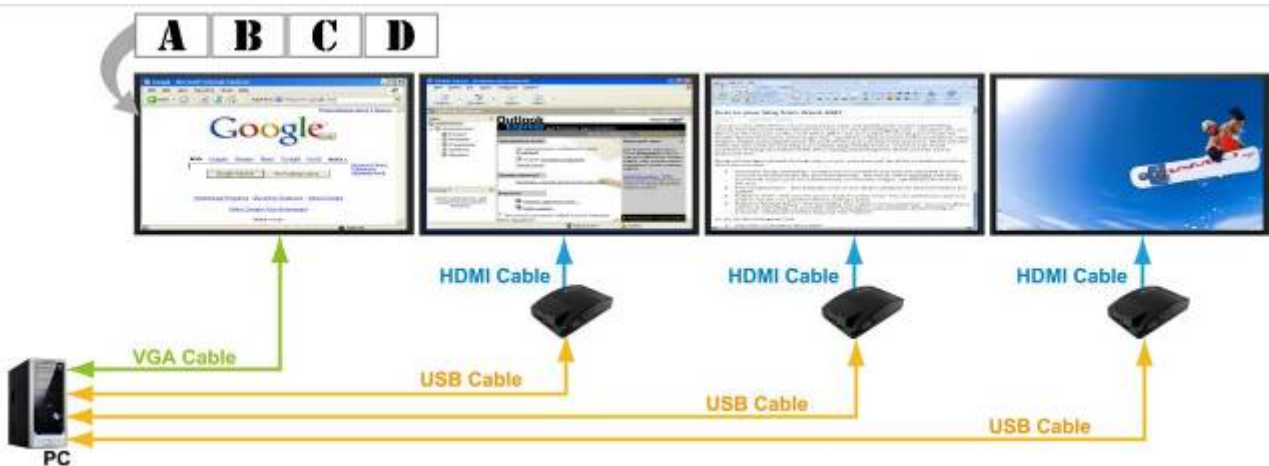

The Grand HD Cinema brings much convenience by allowing customers to play media files stored in PC on big screen by converting USB input into HDMI. Simply connect the USB interface of PC to the converter using the included USB cable, and connect it to your home theatre system with a HDMI cable, then you can enjoy the high quality pictures (resolution up to 720p) and sound on your big screen.

Fax: +886-2-8227 3589 / 8227 3599

E-Mail: grand@grand.com.twWeb Site: www.grand.com.tw**2. FEATURE**

- Compatible with **Windows 7 (32bit & 64bit), Vista (32bit & 64bit) and XP (32bit).**
- **Completely new architecture to support Vista Aero (32bit).**
- Compatible with **Mac OS X Tiger 10.4.11/ Mac OS X Leopard 10.5.5** or above.
- Easily connect monitors to one PC through USB 2.0.
 - Windows OS: Up to 6 monitors.
 - Mac OS: Up to 4 monitors.
- Supports both video and audio signals (if you use multiple Grand HD Cinema, you can only select one of the display devices for sound output).
- Supports HDMI resolution up to 720p
- No external power supply needed (power is supplied from the PC through USB connection).
- Dimensions: 100(L) x 55(W) x 33(H) mm.
- Bundled Software:
 - Supports Distinct, Extended and Mirror Modes
 - Supports screen resolution and color quality adjustment in extended mode.
 - Allows you to rotate the screen on the add-on monitor by 90, 180 or 270 degrees
 - Supports online update automatically.
 - The software has been awarded Microsoft Windows Certification (Windows 7/ Vista/ XP).
 - **Sound Effects** like 10-band Equalizer and 27 environment effects can enrich user's audio experience and enjoyment.

NOTE: When connecting more HD Cinema to a computer, a system with higher CPU performance is recommend.

4. CONNECTION

5. APPLICATION

- **Distinct Mode:** Play different contents on screens.
You can view numerous programs (surf website, send email, word processing and enjoy videos) simultaneously, and you can select one of the display devices for sound output.