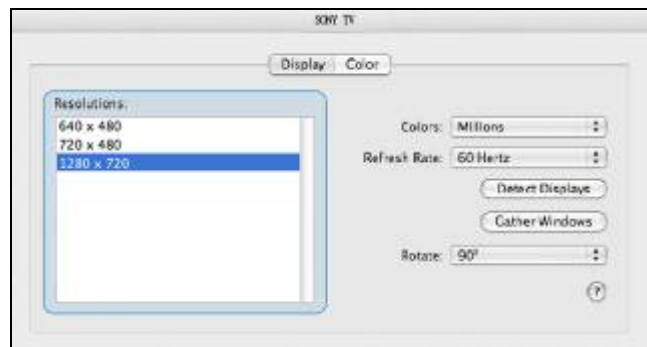

GRANDTEC ELECTRONIC CORP.

8F, NO.268, LIAN CHENG RD., CHUNG HO CITY, TAIPEI HSIEN 235, TAIWAN, R.O.C.

Tel: +886-2-8227 3588

Fax: +886-2-8227 3589 / 8227 3599

E-Mail: grand@grand.com.tw

Web Site: www.grand.com.tw

2. FEATURE

- Compatible with **Windows 7 (32bit & 64bit), Vista (32bit & 64bit) and XP (32bit).**
- **Completely new architecture to support Vista Aero (32bit).**
- Compatible with **Mac OS X Tiger 10.4.11/ Mac OS X Leopard 10.5.5** or above.
- Easily connect monitors to one PC through USB 2.0.
  - Windows OS: Up to 6 monitors.
  - Mac OS: Up to 4 monitors.
- Supports both video and audio signals (if you use multiple Grand HD Cinema, you can only select one of the display devices for sound output).
- Supports HDMI resolution up to 720p
- No external power supply needed (power is supplied from the PC through USB connection).
- Dimensions: 100(L) x 55(W) x 33(H) mm.
- Bundled Software:
  - Supports Distinct, Extended and Mirror Modes
  - Supports screen resolution and color quality adjustment in extended mode.
  - Allows you to rotate the screen on the add-on monitor by 90, 180 or 270 degrees
  - Supports online update automatically.
  - The software has been awarded Microsoft Windows Certification (Windows 7/ Vista/ XP).
  - **Sound Effects** like 10-band Equalizer and 27 environment effects can enrich user's audio experience and enjoyment.

MAC OS